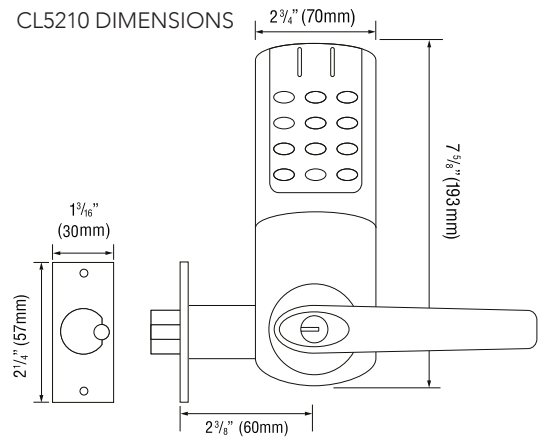

Key Features

- Key override and front cylinder change
- Suitable for wooden doors between 1³/₈" - 2³/₈" (35mm - 60mm) thick
- PVD low maintenance finish
- User Codes 4, 5 or 6 digits long
- Allows up to 10 one time User Codes
- Up to 200,000 operations from 4 x AA batteries (supplied)
- Remote release connections
- Suitable for internal and external use
- Tamper time out and low battery warning
- Locked and unlocked LED indicator option
- Tested to Grade 2 ANSI A156.2 / A156.25
- UL/ULC Fire Rating 3 hours (when fitted with the fire kit)