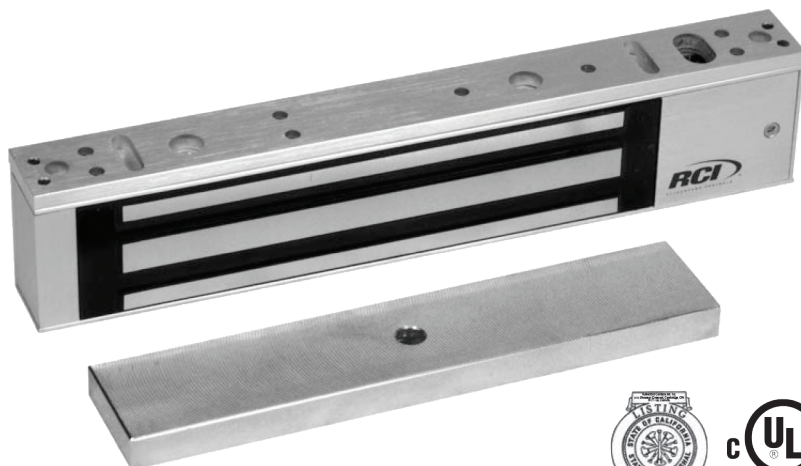

8371 Surface MultiMag®

Single Mag w/Door Status Sensor, 12/24VDC

Our low-profile MiniMags® are extremely popular for interior traffic control. These electromagnetic locks install perfectly alongside most automatic door operators or stop-mounted door hardware, reducing installation time and eliminate the need for extra brackets.

The MiniMags® design of 1-7/8" width helps keep undersized openings within code. This is the ideal magnet for use on narrow-style aluminum doors!

Applications

- Facilities
- Healthcare
- Industrial Enclosures
- Libraries
- Retail
- Healthclubs

Interior

- Single Outswinging Doors
- Single Inswinging Doors (use with TJ (Z) bracket)

New Angle Brackets, Filler Bars, Spacers, Top Jams for 8371 =

724-2220 AB710 - 1"x1"x9-3/8", 724-2230 AB713 - 1-1/2"x2"x9-3/8", 724-2320 FB713 - 5/8"x3/4"x9-3/8", 724-2410 SP712 - 1/2"x1"x9-3/8", 724-2032 TJ71

- Larger LED for better visibility (SCS versions only)
- Low energy consumption
- Field selectable voltage - 12/24 VDC
- MOV surge protection
- No residual magnetism
- Hardened steel armature nut
- Brushed Anodized Aluminum
- DSS - Door Status Sensor